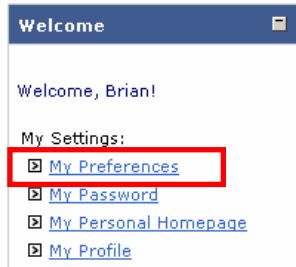

Educational Technology Student Orientation to D2L

Changing Your Pagination Value

Step 1

SELECT the **My Preferences** link from the Welcome Widget on your My Home page.

Step 2

SELECT the **Paging** tab.

SELECT a **Paging** value from the drop-down list.