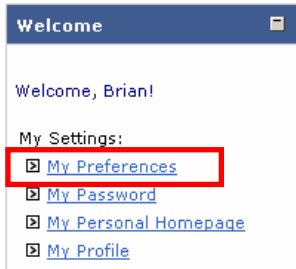

Educational Technology Student Orientation to D2L

Changing the Discussion Room Layout

Step 1

SELECT the **My Preferences** link from the Welcome Widget on your My Home page.

Step 2

SELECT the **Discussions** tab.

SELECT your message view preference from the **Default View Type** dropdown list at the bottom of the screen.

Topics List Type:

Single Forum Forums Expanded

Conference Topics

- General
 - Questions(18)
 - Testing Problems(2)
 - Shared Forum