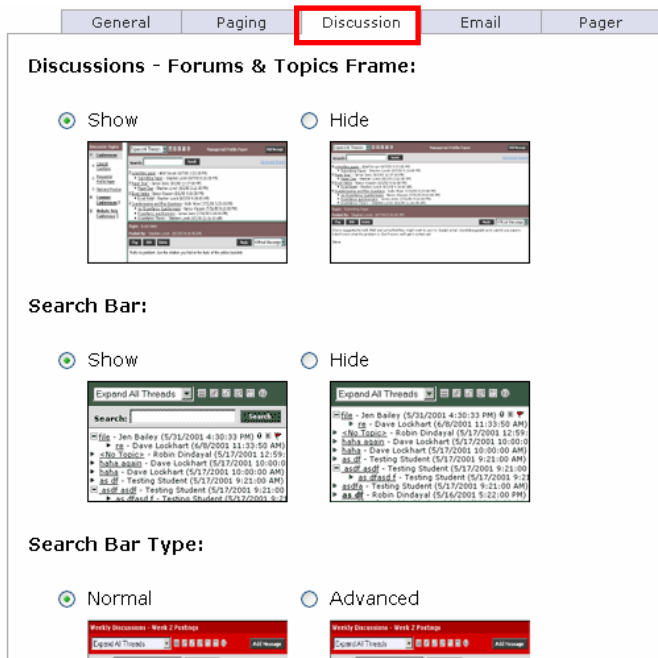

Educational Technology Student Orientation to D2L

Changing the Discussion Room Layout

Step 1

SELECT the **My Preferences** link from the Welcome Widget on your My Home page.

Step 2

SELECT the **Discussions** tab.

SELECT your message view preference from the **Default View Type** dropdown list at the bottom of the screen.

Topics List Type:

Single Forum Forums Expanded

Conference Topics

- General
 - Questions(18)
 - Testing Problems(2)
 - Shared Forum